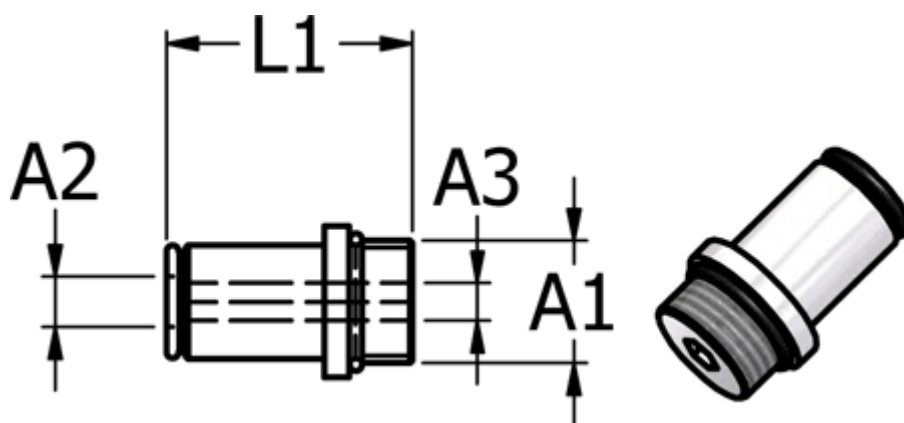

Data Sheet

Article number: 5867450055

Description: Metal fitting 745.005-5, Ø5 M5
Push-in lige union

Measures

Ext. hose diameter A1 =	5
Hexagon A3 =	2.5
L1 =	22.5
Thread A2 =	M5